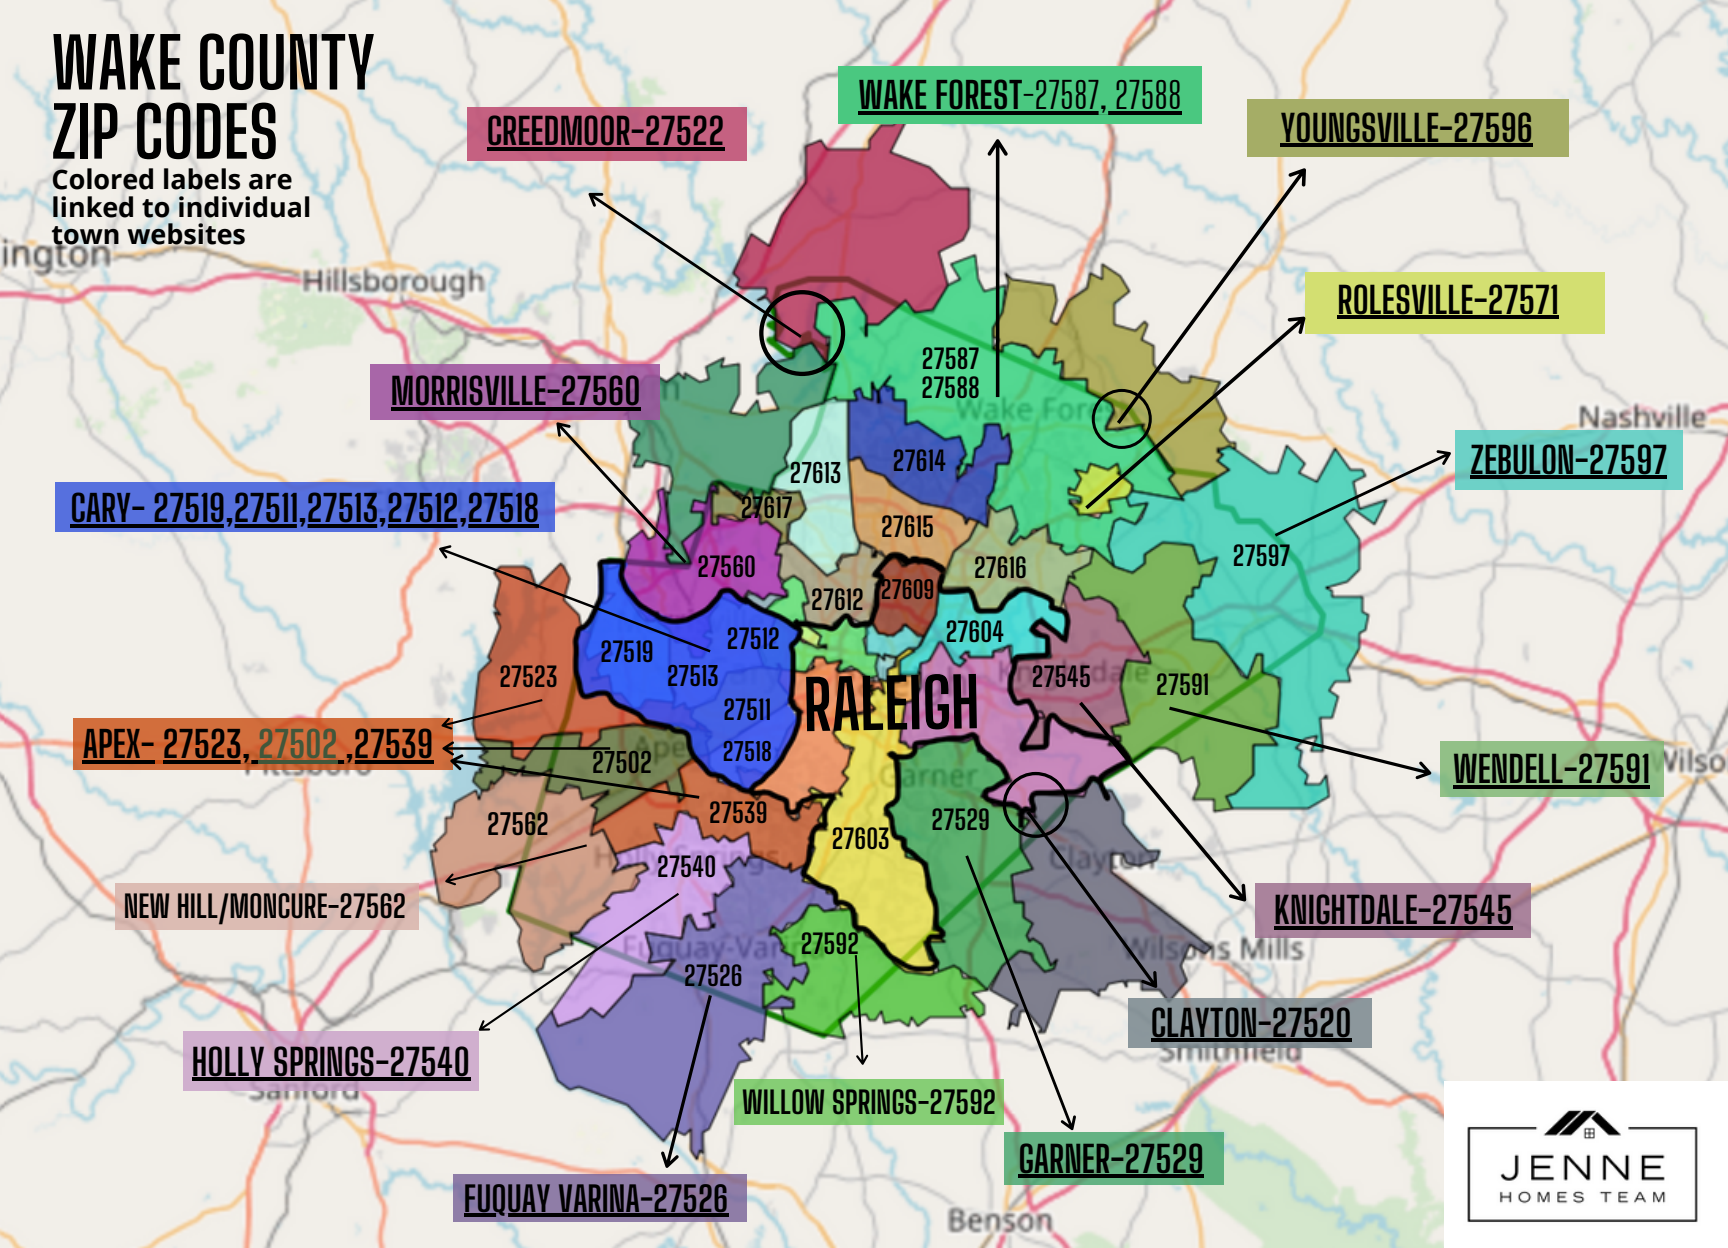

# WAKE COUNTY ZIP CODES

Colored labels are  
linked to individual  
town websites

# Downtown Raleigh Zips